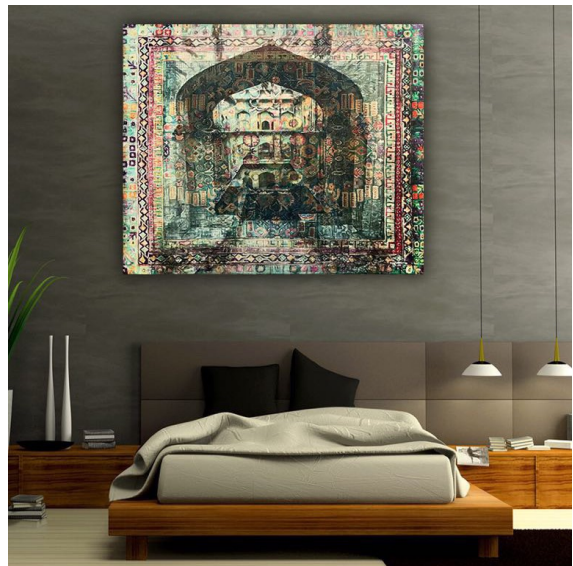

Karma Blue I, 39 x 32 in (framed), indigo dye lines, waxed paper on canvas.

Shreya Mehta created her "Karma Blue" series after a meditation retreat.

The main entrance is the most important space in your home. It is where the energy will circulate throughout your whole house.

In her "Identity" series, Shreya Mehta explores her cultural heritage by creating layers of the word "identity" in her 3 native languages : English, Dutch and Gujarati.

SHREYA MEHTA is an award-winning artist who explores issues of identity, gender, power and spirituality in a variety of mediums and styles. Her art has been exhibited across the globe, from the Indian Consulate in New York to the private collection of Prime Minister Narendra Modi. Born in India, raised and trained in Belgium, and now living and working in New York, Mehta brings a global perspective and a positive touch to all her endeavors. She creates both representational and abstract works thus defying categorization through constant, energetic change and an inquisitive nature.

BY INVITE ONLY THROUGH INSIGHT ARTSPACE
JOIN SHEYRA MEHTA FOR AN IMMERSIVE/VIRTUAL 3D ART
EXPERIENCE
PLEASE [LINK HERE](#) TO RESERVE YOUR SPOT

Photos of Shreya Mehta's art shown at collector's homes.
Above: "Chaos of Karma" glass sculptures. Bottom: "liquid tapestries" series.